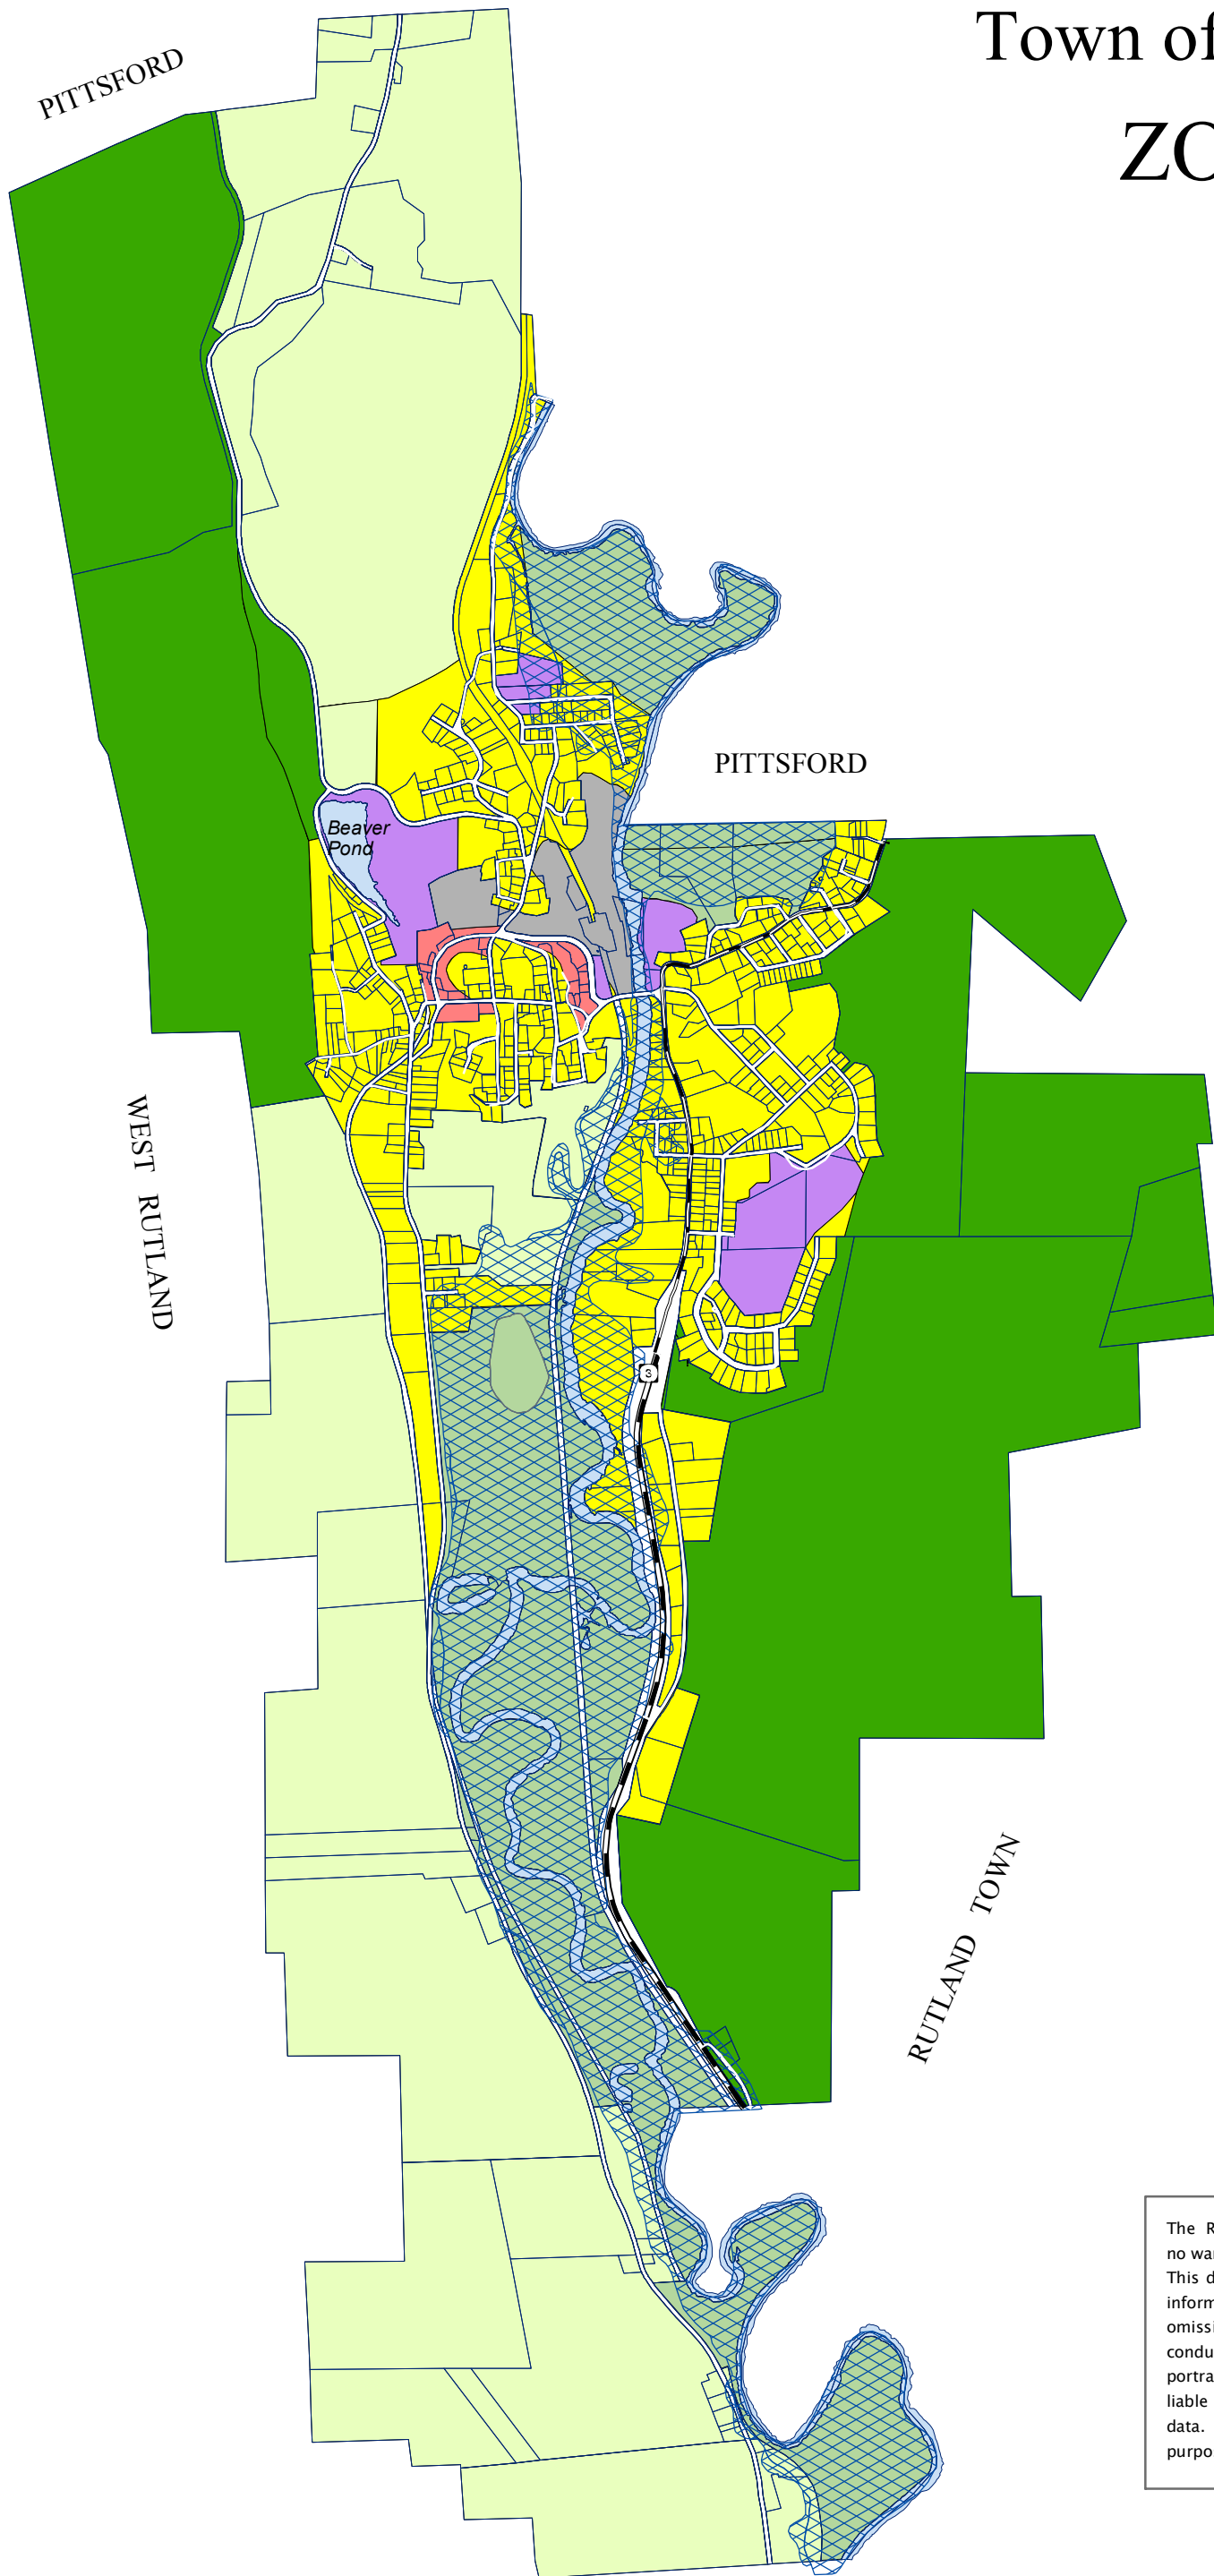

Town of Proctor, VT ZONING

Legend

 State Highway

Zoning District

 Agricultural

 Commercial

 Forest

 Industrial

 Recreation

 Residential

 Forest/Residential

 Water

 Flood Hazard Area

WEST RUTLAND

PITTSFORD

RUTLAND TOWN